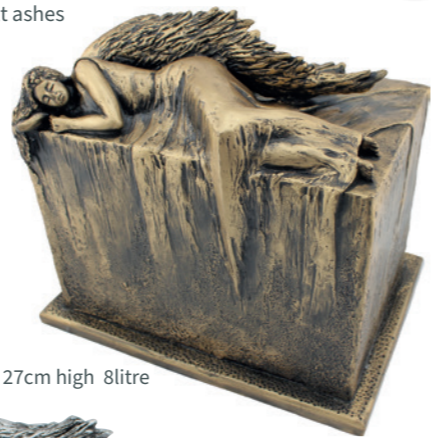

NU CHILD SIZE
15cm diameter 0.75litre

SCULPTURAL BRONZE URNS

Cast in bronze, these stunning sculptural urns can be placed inside the home or outside in the garden. They are sealed with a threaded closure and are water tight. When left in nature, bronze will develop verdigris as it oxidizes over time. This can be delayed by applying a coat of natural beeswax occasionally, if desired.

TROPICAL FLORA
20cm diameter 3litre

CALLA LILY
33cm high 15cm wide 16cm deep
3litre

GOLDEN TEARDROP
30cm high 16cm wide 19cm deep
3litre

DEVOTED COUPLE
33.5cm high 23cm wide 10cm deep
27cm high 20cm wide 11cm deep
3litre & 2.8litre

BRONZE PLATED

100% Waterproof
34cm wide 25cm deep 27cm high 8litre

IRON PLATED

100% Waterproof
34cm wide 25cm deep 27cm high 8litre

COPPER PLATED

MARBLE VAULT URNS

Crafted out of premium marble, these urns are designed to sit inside vaults and niches at crematoria and cemeteries. However, their contemporary design allows them to sit discreetly at home as a modern piece of art. They are sealed with a threaded aluminium closure on the base which is watertight.