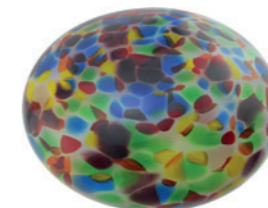

WHITE & 24CT GOLD
10cm long 8cm wide 3cm deep

SOFT BLUE & 24CT GOLD
10cm long 8cm wide 3cm deep

EARTH - RUSSET & GREY
10cm long 8cm wide 3cm deep

REFLEX BLUE & 24CT GOLD
10cm long 8cm wide 3cm deep

FRENCH GREY & 24CT GOLD
10cm long 8cm wide 3cm deep 85grams

SOFT PINK & 24CT GOLD
10cm long 8cm wide 3cm deep

EARTH - AQUA BROWN
10cm long 8cm wide 3cm deep

SUMMER SKY
10cm long 8cm wide 3cm deep

SOFT BLUE &
24CT GOLD LEAF

GLASS CHILD URNS

Larger than the memory pebbles, these are peaceful and discreet urns, perfect for holding a baby or child's ashes safely inside. Hand-blown in the UK.

PURE WHITE & 24CT GOLD LEAF
15cm long 13cm wide 7cm deep 0.5litres

SOFT PINK & 24CT GOLD LEAF
15cm long 13cm wide 7cm deep 0.5litres

GLASS CUDDLE STONES

Sealed with a stopper in the base, these hollow and tactile glass cuddle stones hold a token of your loved ones ashes, or a lock of their hair, if a burial is chosen. Their petite size means they can travel with you, wherever your journey takes you. Hand-blown in the UK.

SPRING BLOSSOM
6cm across 2cm deep 25grams

AUTUMN FALL
6cm across 2cm deep 25grams

CELEBRATION
6cm across 2cm deep 25grams

SUMMER BREEZE
6cm across 2cm deep 25grams

WINTER FROST
6cm across 2cm deep 25grams